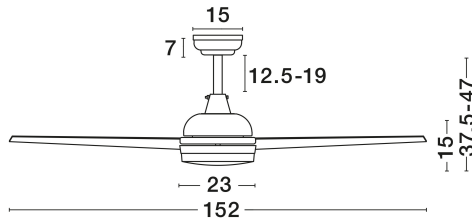

NOVA LUCE

PRODUCT DATASHEET

Version: 001

PRODUCT PHOTOGRAPH

GENERAL INFORMATION

Product Code	9953198
Collection	Indoor
Product Category	Fans
Product Family	Flow
Mounting Location	Ceiling
Application Environment	Indoor
Specifications	N/A

DIMENSION & WEIGHT

LxWxH (cm)	D: 152 H: 37.5 - 47
Cut Out (cm)	N/A
Weight (Kgr)	0

MATERIAL & COLOR

Product Color	Matt White
Body Material	Steel & Glass

TECHNICAL DRAWING

APPLICATION & MOUNTING

Ambient Working Temp.	Max 45°C
Type of Protection	IP20
Dimmable	No
Type of Dimming	N/A
Mounting type	Surface
Mounting Depth (cm)	N/A
Led Module Replaceable	No
Light Source	LED

Power (Nominal)	18W
Input voltage (Nominal)	220-240V
Mains Frequency	50/60Hz

PHOTOMETRICAL DATA

Luminous Flux	650lm
Color Temperature	3000K
Light Color (Designation)	Warm White

WARRANTY

Warranty	3 Years
----------	----------------