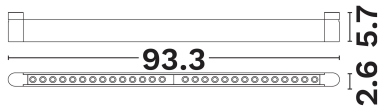

NOVA LUCE

PRODUCT DATASHEET

Version: 001

PRODUCT PHOTOGRAPH

GENERAL INFORMATION

Product Code	9680101
Product Category	Systems
Product Family	Symmetric
Mounting Location	Ceiling/Wall
Application Environment	Indoor

DIMENSION & WEIGHT

LxWxH (cm)	:93.3 W:2.6 H:5.7 cm
Cut out (cm)	N/A
Weight (Kgr)	0,82

TECHNICAL DRAWING

MATERIAL & COLOR

Product Color	Black
Body Material	Aluminium
Cover Material	N/A

APPLICATION & MOUNTING

Ambient Working Temp.	45 C
Type of Protection	IP20
Protection Class IK	IK04
Dimmable	Yes
Type of Dimming (Optional)	Triac
Mounting type	Surface
Mounting Depth (cm)	Ceiling/Wall
Led Module Replaceable	No
Light Source	Led
Adjustable	No

COMPATIBLE WITH

— On/Off Driver: N/A

— Triac Driver: N/A

— Dali Driver: N/A

NOVA LUCE S.A

Schimatari Viotias
32009, Greece

+30 22620 58 121
+30 22620 56 743

info@novaluce.com
www.novaluce.com