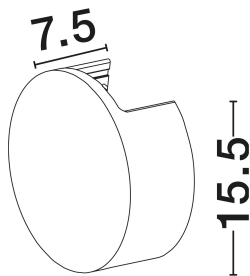

## TECHNICAL DRAWING

## DIMENSION & WEIGHT

LxWxH (cm)	D: 15.5 W: 7.5
Cut Out (cm)	N/A
Weight (Kgr)	0.735