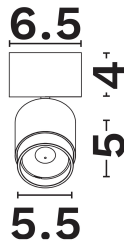

TECHNICAL DRAWING