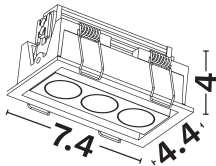

TECHNICAL DRAWING

COMPATIBLE WITH

— On/Off Driver: Included

— Triac Driver: 9621520(Remote)

— Dali Driver: 9844145

GENERAL INFORMATION

Product Code	9844091
Product Category	Downlights-Linear
Product Family	Canon
Mounting Location	Ceiling
Application Environment	Indoor

DIMENSION & WEIGHT

LxWxH (cm)	L:7.4 W:4.4 H:4
Cut out (cm)	7,1 X 4
Weight (Kgr)	N/A

MATERIAL & COLOR

Product Color	White
Body Material	Aluminium
Cover Material	N/A

APPLICATION & MOUNTING

Ambient Working Temp.	45 C
Type of Protection	IP20
Protection Class IK	IK04
Dimmable	Yes
Type of Dimming (Optional)	Triac/Dali
Mounting type	Recessed
Mounting Depth (cm)	Ceiling
Led Module Replaceable	No
Light Source	Led
Adjustable	Yes

NOVA LUCE S.A

Schimatari Viotias
32009, Greece

+30 22620 58 121
+30 22620 56 743

info@novaluce.com
www.novaluce.com