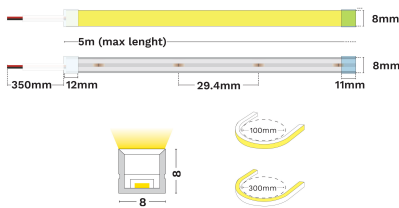

COMPATIBLE WITH

— On/Off Driver: N/A

— Triac Driver: N/A

— Dali Driver: N/A

GENERAL INFORMATION

Product Code	9540125
Product Category	Neon Flex
Product Family	Kema 8X8 3D
Mounting Location	N/A
Application Environment	Outdoor

DIMENSION & WEIGHT

LxWxH (cm)	L:5m 08x08mm
Cut out (cm)	N/A
Weight (Kgr)	N/A

MATERIAL & COLOR

Product Color	N/A
Body Material	Silicone
Cover Material	N/A

APPLICATION & MOUNTING

Ambient Working Temp.	45 C
Type of Protection	IP67
Protection Class IK	N/A
Dimmable	Yes
Type of Dimming (Optional)	Triac/Dali
Mounting type	N/A
Mounting Depth (cm)	N/A
Led Module Replaceable	No
Light Source	Led
Adjustable	No

NOVA LUCE S.A

Schimatari Viotias
32009, Greece

+30 22620 58 121
+30 22620 56 743

info@novaluce.com
www.novaluce.com