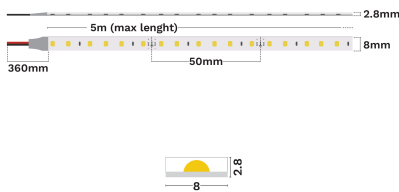

COMPATIBLE WITH

— On/Off Driver: N/A

— Triac Driver: N/A

— Dali Driver: N/A

GENERAL INFORMATION

Product Code	9540091
Product Category	Led Strips
Product Family	Honor Slim
Mounting Location	N/A
Application Environment	Outdoor

DIMENSION & WEIGHT

LxWxH (cm)	L:5m 8 mm
Cut out (cm)	N/A
Weight (Kgr)	N/A

MATERIAL & COLOR

Product Color	N/A
Body Material	Aluminium
Cover Material	N/A

APPLICATION & MOUNTING

Ambient Working Temp.	45 C
Type of Protection	IP62
Protection Class IK	N/A
Dimmable	Yes
Type of Dimming (Optional)	Triac/Dali
Mounting type	N/A
Mounting Depth (cm)	N/A
Led Module Replaceable	No
Light Source	Led
Adjustable	No

NOVA LUCE S.A

Schimatari Viotias
32009, Greece

+30 22620 58 121
+30 22620 56 743

info@novaluce.com
www.novaluce.com