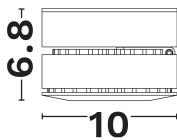

DIMENSION & WEIGHT

LxWxH (cm)	D: 10 H: 7
Cut out (cm)	N/A
Weight (Kgr)	N/A

TECHNICAL DRAWING

MATERIAL & COLOR

Product Color	Black
Body Material	Aluminium
Cover Material	N/A

APPLICATION & MOUNTING

Ambient Working Temp.	45 C
Type of Protection	IP20
Protection Class IK	IK03
Dimmable	No
Type of Dimming (Optional)	N/A
Mounting type	Surface
Mounting Depth (cm)	Ceiling
Led Module Replaceable	No
Light Source	Led
Adjustable	Yes