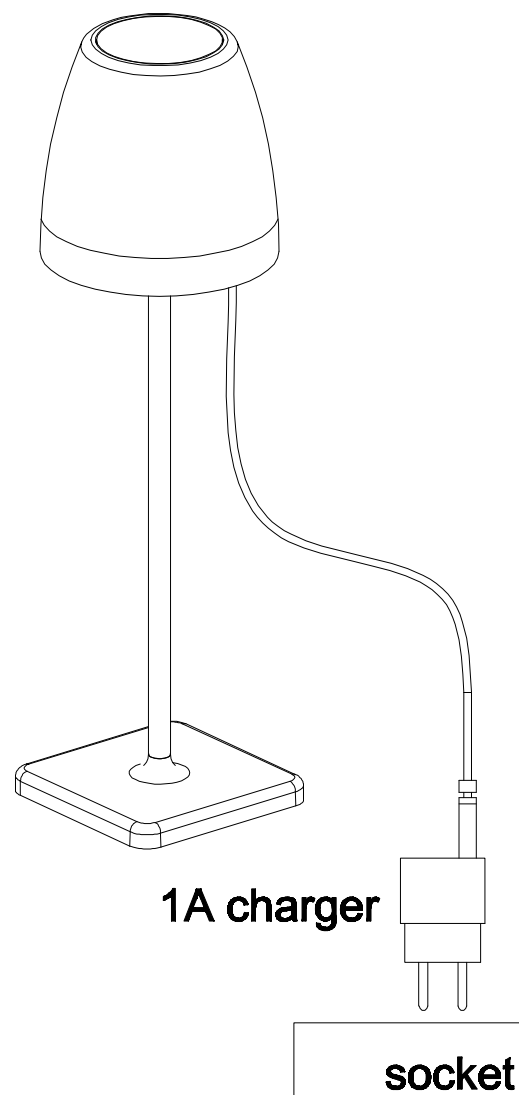

A

Firstly, charge the lamp with the 1A charger in the attachment bag for 4-5 hours .

Red (Charging)	Green (Full)
	

B

Secondly , to turn on/off the lamp, please touch the switch on the top.

C

The lamp is dimmable.