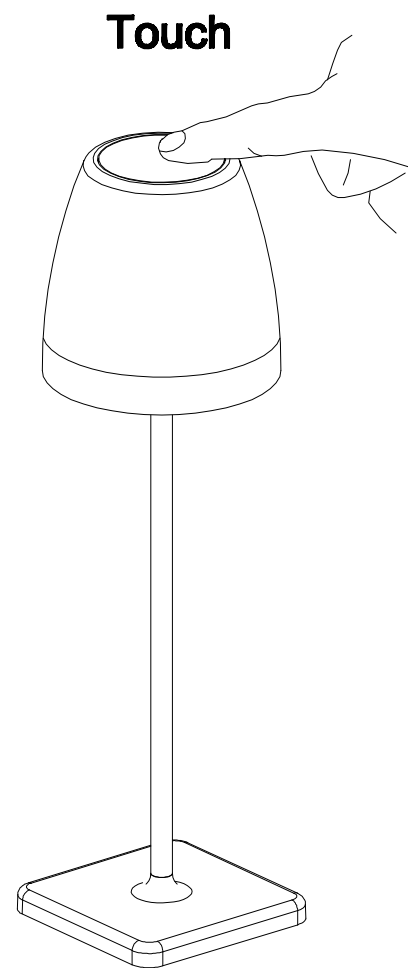

A

Firstly, charge the lamp with the 1A charger in the attachment bag for 4-5 hours .

Red (Charging)	Green (Full)
	

B

Secondly , to turn on/off the lamp, please touch the switch on the top.

C

The lamp is dimmable.