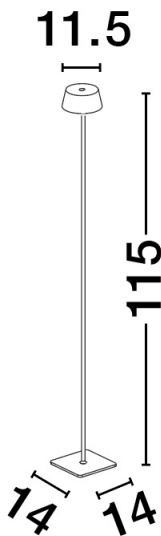

## PRODUCT PHOTOGRAPH

## TECHNICAL DRAWING

## DIMENSION & WEIGHT

LxWxH (cm)	D: 11,5 H: 115
Cut out (cm)	N/A
Weight (Kgr)	1.51