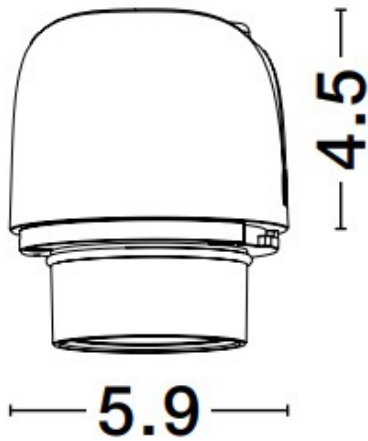

NOVA LUCE

PRODUCT DATASHEET

Version: 001

PRODUCT PHOTOGRAPH

TECHNICAL DRAWING

COMPATIBLE WITH

— On/Off Driver: Included

— Triac Driver: 9844019

— Dali Driver: 9621523

GENERAL INFORMATION

Product Code	9010139
Product Category	Downlights
Product Family	Spectrum
Mounting Location	Ceiling
Application Environment	Indoor

DIMENSION & WEIGHT

LxWxH (cm)	D: 5.9 H: 4.5
Cut out (cm)	N/A
Weight (Kgr)	N/A

MATERIAL & COLOR

Product Color	Grey
Body Material	Aluminium
Cover Material	N/A

APPLICATION & MOUNTING

Ambient Working Temp.	45 C
Type of Protection	IP20
Protection Class IK	IK03
Dimmable	Yes
Type of Dimming (Optional)	Triac/Dali
Mounting type	Recessed
Mounting Depth (cm)	Ceiling
Led Module Replaceable	No
Light Source	Led
Adjustable	No