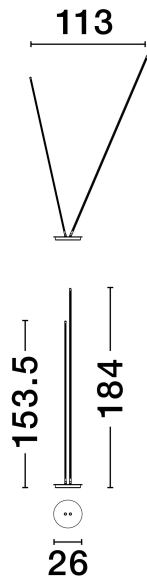

NOVA LUCE

PRODUCT DATASHEET

Version: 001

PRODUCT PHOTOGRAPH

TECHNICAL DRAWING

GENERAL INFORMATION

| | |
|-------------------------|---------|
| Product Code | 9002062 |
| Collection | Indoor |
| Product Category | Floor |
| Product Family | Intec |
| Mounting Location | Floor |
| Application Environment | Indoor |
| Specifications | N/A |

DIMENSION & WEIGHT

| | |
|--------------|--------------|
| LxWxH (cm) | D: 26 H: 184 |
| Cut Out (cm) | N/A |
| Weight (Kgr) | 6 |

MATERIAL & COLOR

| | |
|---------------|---------------------|
| Product Color | Sandy Black |
| Body Material | Aluminium & Acrylic |

| | |
|-------------------------|-----------------|
| Power (Nominal) | 33W |
| Input voltage (Nominal) | 220-240V |
| Mains Frequency | 50/60Hz |

PHOTOMETRICAL DATA

| | |
|---------------------------|-------------------|
| Luminous Flux | 1174lm |
| Color Temperature | 3000K |
| Light Color (Designation) | Warm White |