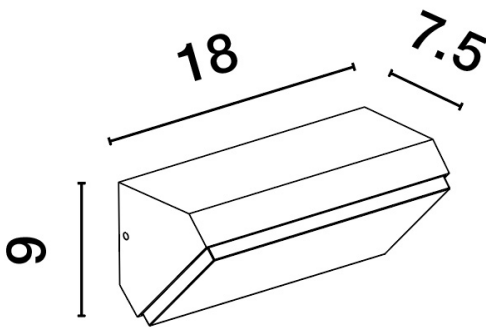

NOVA LUCE

PRODUCT DATASHEET

Version: 001

PRODUCT PHOTOGRAPH

GENERAL INFORMATION

Product Code	9492610
Collection	Outdoor
Product Category	Wall
Product Family	ZENON
Mounting Location	Wall
Application Environment	Outdoor

DIMENSION & WEIGHT

LxWxH (cm)	L: 18 W: 7,5 H: 9
Cut out (cm)	N/A
Weight (Kgr)	0.8

MATERIAL & COLOR

Product Color	Anthracite
Body Material	Die-Casting Aluminium

TECHNICAL DRAWING

APPLICATION & MOUNTING

Ambient Working Temp.	Max 40 oC
Type of Protection	IP65
Dimmable	No
Type of Dimming (Optional)	N/A
Mounting type	Surface
Mounting Depth (cm)	N/A
Led Module Replaceable	No
Light Source	LED

NOVA LUCE S.A

Schimatari Viotias
32009, Greece

+30 22620 58 121
+30 22620 56 743

info@novaluce.com
www.novaluce.com