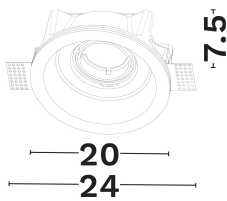

TECHNICAL DRAWING

MATERIAL & COLOR

Product Color	White
Body Material	Gypsum
Cover Material	N/A

APPLICATION & MOUNTING

Ambient Working Temp.	45 C
Type of Protection	IP20
Protection Class IK	N/A
Dimmable	N/A
Type of Dimming (Optional)	N/A
Mounting type	Trimless
Mounting Depth (cm)	Ceiling
Led Module Replaceable	Yes
Light Source	Led Ar111
Adjustable	Yes

COMPATIBLE WITH

— On/Off Driver: N/A

— Triac Driver: N/A

— Dali Driver: N/A

NOVA LUCE S.A

Schimatari Viotias
32009, Greece

+30 22620 58 121
+30 22620 56 743

info@novaluce.com
www.novaluce.com