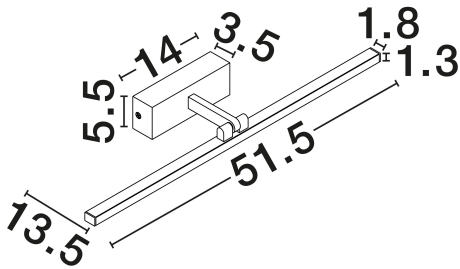

NOVA LUCE

PRODUCT DATASHEET

Version: 001

PRODUCT PHOTOGRAPH

TECHNICAL DRAWING

GENERAL INFORMATION

Product Code	9215805
Collection	Indoor
Product Category	Wall
Product Family	Misty
Mounting Location	Ceiling
Application Environment	Indoor
Specifications	N/A

DIMENSION & WEIGHT

LxWxH (cm)	D: 6.3 W: 10 H: 30
Cut Out (cm)	N/A
Weight (Kgr)	0.7

MATERIAL & COLOR

Product Color	Brushed Gold
Body Material	Metal, Aluminium & Acrylic

APPLICATION & MOUNTING

Ambient Working Temp.	Max 45°C
Type of Protection	IP44
Dimmable	Yes
Type of Dimming	N/A
Mounting type	Surface
Mounting Depth (cm)	N/A
Led Module Replaceable	No
Light Source	LED

Power (Nominal)	7W
Input voltage (Nominal)	220-240V
Mains Frequency	50/60Hz

PHOTOMETRICAL DATA

Luminous Flux	455lm
Color Temperature	3000-4000K
Light Color (Designation)	WW - NW

WARRANTY

Warranty	3 Years
----------	----------------