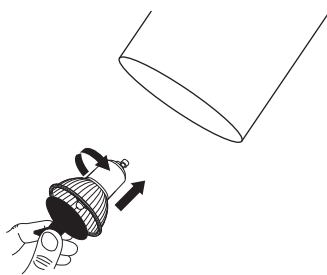

NOVA LUCE

834869

1

Turn off the general switch

2

Mark and drill holes

3

Apply plastic anchors
& tie up screws

4

Connect the wires

5

Apply the bulb by rotate

6

Fix it into place
by tying up side screws

7

Turn on the general switch