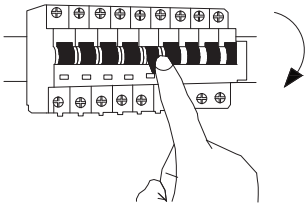

NOVA LUCE

834869

1

Turn off the general switch

2

Mark and drill holes

3

Apply plastic anchors
& tie up screws

4

Connect the wires

5

Apply the bulb by rotate

6

Fix it into place
by tying up side screws

7

Turn on the general switch