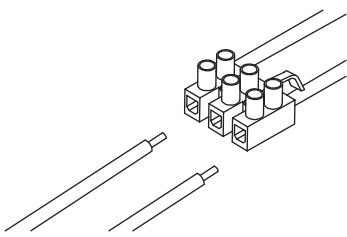

NOVA LUCE

834869

1

Turn off the general switch

2

Mark and drill holes

3

Apply plastic anchors
& tie up screws

4

Connect the wires

5

Apply the bulb by rotate

6

Fix it into place
by tying up side screws

7

Turn on the general switch