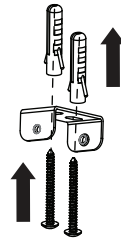

NOVA LUCE

834869

1

Turn off the general switch

2

Mark and drill holes

3

Apply plastic anchors
& tie up screws

4

Connect the wires

5

Apply the bulb by rotate

6

Fix it into place
by tying up side screws

7

Turn on the general switch