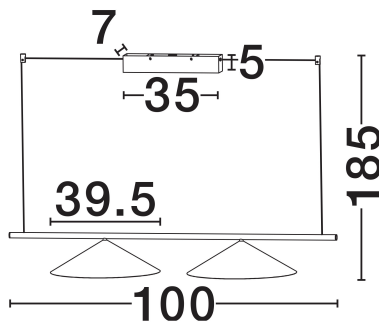

NOVA LUCE

PRODUCT DATASHEET

Version: 001

PRODUCT PHOTOGRAPH

GENERAL INFORMATION

Product Code	9060256
Collection	Indoor
Product Category	Suspension
Product Family	Lui
Mounting Location	Wall
Application Environment	Indoor
Specifications	N/A

DIMENSION & WEIGHT

LxWxH (cm)	L: 100 W: 39.5 H: 185
Cut Out (cm)	N/A
Weight (Kgr)	4

MATERIAL & COLOR

Product Color	Sandy Black
Body Material	Aluminium & Steel

TECHNICAL DRAWING

APPLICATION & MOUNTING

Ambient Working Temp.	Max 45°C
Type of Protection	IP20
Dimmable	No
Type of Dimming	N/A
Mounting type	Surface
Mounting Depth (cm)	N/A
Led Module Replaceable	No
Light Source	LED