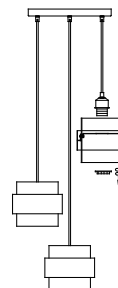

# NOVA LUCE

9236372

1

Turn off the general switch

2

Untight the top cap  
Drill holes & apply plastic anchors  
Tie up screws

3

Connect the wires

4

Put the canopy in place

5

Tight up the top screw

6

By rotating untight the sockets

7

Carefully apply the acrylics

8

Put the sockets in place

9

Apply the bulbs by rotate

10

Turn on the general switch