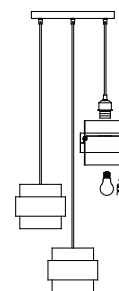

# NOVA LUCE

9236372

1

Turn off the general switch

2

Untight the top cap  
Drill holes & apply plastic anchors  
Tie up screws

3

Connect the wires

4

Put the canopy in place

5

Tight up the top screw

6

By rotating untight the sockets

7

Carefully apply the acrylics

8

Put the sockets in place

9

Apply the bulbs by rotate

10

Turn on the general switch