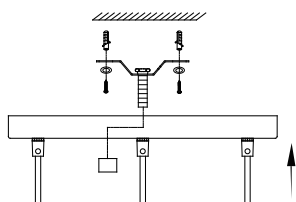

# NOVA LUCE

9236372

1

Turn off the general switch

2

Untight the top cap  
Drill holes & apply plastic anchors  
Tie up screws

3

Connect the wires

4

Put the canopy in place

5

Tight up the top screw

6

By rotating untight the sockets

7

Carefully apply the acrylics