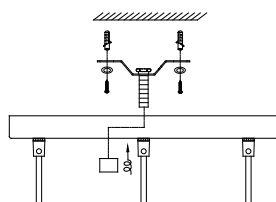

# NOVA LUCE

9236372

1

Turn off the general switch

2

Untight the top cap  
Drill holes & apply plastic anchors  
Tie up screws

3

Connect the wires

4

Put the canopy in place

5

Tight up the top screw

6

By rotating untight the sockets

7

Carefully apply the acrylics