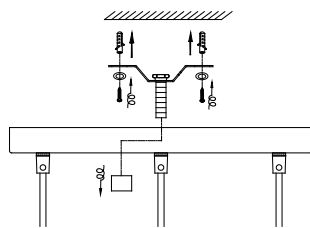

# NOVA LUCE

9236372

1

Turn off the general switch

2

Untight the top cap  
Drill holes & apply plastic anchors  
Tie up screws

3

Connect the wires

4

Put the canopy in place

5

Tight up the top screw

6

By rotating untight the sockets

7

Carefully apply the acrylics