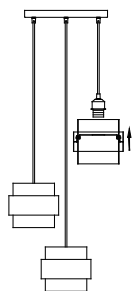

# NOVA LUCE

9236372

1

Turn off the general switch

2

Untight the top cap  
Drill holes & apply plastic anchors  
Tie up screws

3

Connect the wires

4

Put the canopy in place

5

Tight up the top screw

6

By rotating untight the sockets

7

Carefully apply the acrylics

8

Put the sockets in place

9

Apply the bulbs by rotate

10

Turn on the general switch