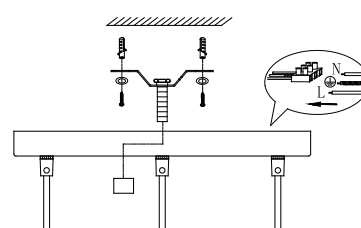

# NOVA LUCE

9236372

1

Turn off the general switch

2

Untight the top cap  
Drill holes & apply plastic anchors  
Tie up screws

3

Connect the wires

4

Put the canopy in place

5

Tight up the top screw

6

By rotating untight the sockets

7

Carefully apply the acrylics