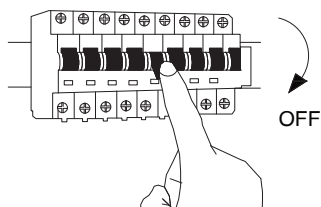

# NOVA LUCE

9236372

1

Turn off the general switch

2

Untight the top cap  
Drill holes & apply plastic anchors  
Tie up screws

3

Connect the wires

4

Put the canopy in place

5

Tight up the top screw

6

By rotating untight the sockets

7

Carefully apply the acrylics