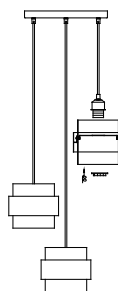

# NOVA LUCE

9236372

1

Turn off the general switch

2

Untight the top cap  
Drill holes & apply plastic anchors  
Tie up screws

3

Connect the wires

4

Put the canopy in place

5

Tight up the top screw

6

By rotating untight the sockets

7

Carefully apply the acrylics

8

Put the sockets in place

9

Apply the bulbs by rotate

10

Turn on the general switch