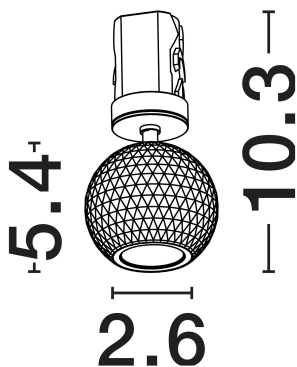

NOVA LUCE

PRODUCT DATASHEET

Version: 001

PRODUCT PHOTOGRAPH

TECHNICAL DRAWING

GENERAL INFORMATION

Product Code	9088161
Collection	Indoor
Product Category	Ceiling
Product Family	Notic
Mounting Location	Wall
Application Environment	Indoor
Specifications	N/A

DIMENSION & WEIGHT

LxWxH (cm)	D: 5.4 H: 10.3
Cut Out (cm)	N/A
Weight (Kgr)	0.26

MATERIAL & COLOR

Product Color	Sandy White
Body Material	Aluminium

APPLICATION & MOUNTING

Ambient Working Temp.	Max 45°C
Type of Protection	IP20
Dimmable	No
Type of Dimming	N/A
Mounting type	Surface
Mounting Depth (cm)	N/A
Led Module Replaceable	No
Light Source	LED

Power (Nominal)	7W
Input voltage (Nominal)	220-240V
Mains Frequency	50/60Hz

PHOTOMETRICAL DATA

Luminous Flux	455lm
Color Temperature	3000K
Light Color (Designation)	Warm White

WARRANTY

Warranty	3 Years
----------	----------------