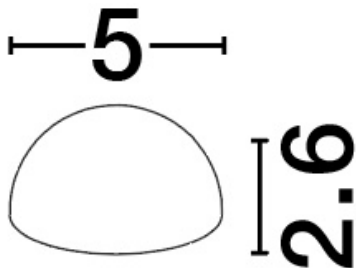

NOVA LUCE

PRODUCT DATASHEET

Version: 001

PRODUCT PHOTOGRAPH

TECHNICAL DRAWING

GENERAL INFORMATION

Product Code	9030607
Collection	Outdoor
Product Category	Accessories
Product Family	Lumo
Mounting Location	N/A
Application Environment	Outdoor
Specifications	

DIMENSION & WEIGHT

LxWxH (cm)	D: 5 H: 2,6
Cut out (cm)	N/A
Weight (Kgr)	0.04

MATERIAL & COLOR

Product Color	Black
Body Material	Aluminium & Pc

APPLICATION & MOUNTING

Ambient Working Temp.	Max 45 oC
Type of Protection	IP54
Dimmable	No
Type of Dimming (Optional)	N/A
Mounting type	Surface
Mounting Depth (cm)	N/A
Led Module Replaceable	No
Light Source	LED

NOVA LUCE S.A

Schimatari Viotias
32009, Greece

+30 22620 58 121
+30 22620 56 743

info@novaluce.com
www.novaluce.com