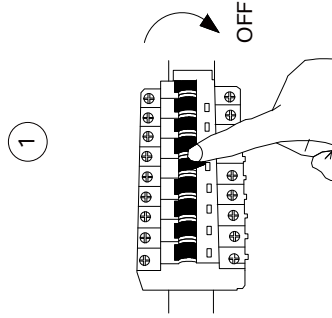

# NOVA LUCE

9176104

Turn off the general switch

switch ON / OFF

Long press for dimming

Charging port

Turn on the general switch