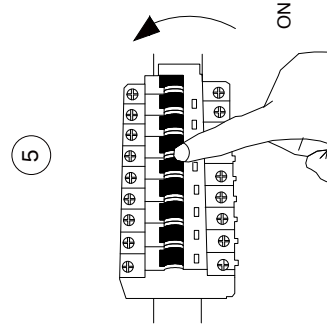

# NOVA LUCE

9176104

Turn off the general switch

switch ON / OFF

Long press for dimming

Charging port

Turn on the general switch