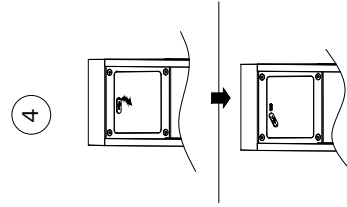

# NOVA LUCE

9176104

Turn off the general switch

switch ON / OFF

Long press for dimming

Charging port

Turn on the general switch