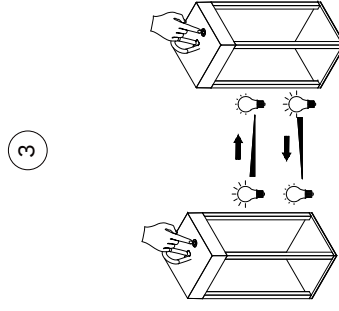

# NOVA LUCE

9176104

Turn off the general switch

switch ON / OFF

Long press for dimming

Charging port

Turn on the general switch