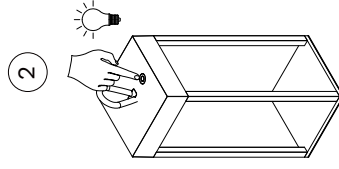

# NOVA LUCE

9176104

Turn off the general switch

switch ON / OFF

Long press for dimming

Charging port

Turn on the general switch