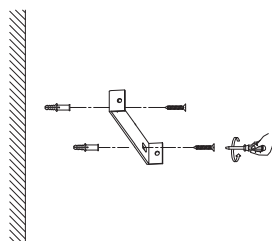

NOVA LUCE

71606601

2 / 2

1

Turn off the general switch

2

Drill holes & apply plastic anchors
With screws

3

Connect the wires

4

Apply the side screws

5

Turn on the general switch