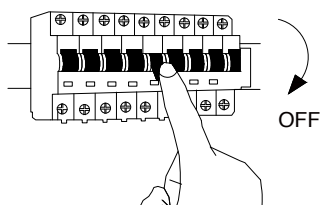

NOVA LUCE

71606601

2 / 2

1

Turn off the general switch

2

Drill holes & apply plastic anchors
With screws

3

Connect the wires

4

Apply the side screws

5

Turn on the general switch