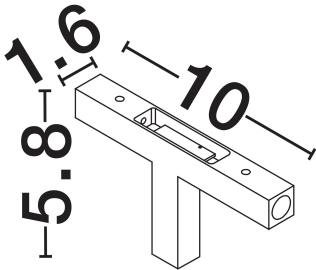

TECHNICAL DRAWING

GENERAL INFORMATION

Product Code	9580909
Collection	Indoor
Product Category	Accessories
Product Family	Ivy
Mounting Location	N/A
Application Environment	Indoor
Specifications	N/A

DIMENSION & WEIGHT

LxWxH (cm)	L: 10 W: 5.8 H: 1.6
Cut Out (cm)	N/A
Weight (Kgr)	0.052

MATERIAL & COLOR

Product Color	Sandy Black
Body Material	Aluminium

APPLICATION & MOUNTING

Ambient Working Temp.	Max 45°C
Type of Protection	IP20
Dimmable	N/A
Type of Dimming	N/A
Mounting type	Surface
Mounting Depth (cm)	N/A
Led Module Replaceable	N/A
Light Source	N/A

NOVA LUCE S.A

Schimatari Viotias
32009, Greece

+30 22620 58 121
+30 22620 56 743

info@novaluce.com
www.novaluce.com