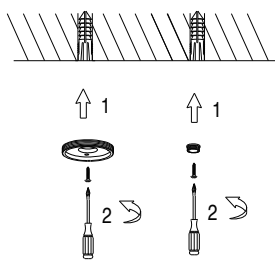

# NOVA LUCE

9530200 9530201 9530202  
9530203 9530204 9530205

1

Turn off the general switch

2

Drill holes & apply plastic anchors  
With screws

3

Apply plastic anchors

4

Apply screws

5

Connect wires

6

Apply the hanging element

7

Apply the element in place