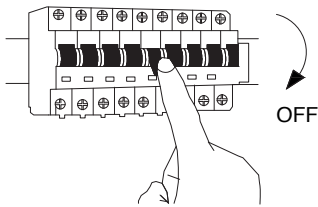

# NOVA LUCE

9530200 9530201 9530202  
9530203 9530204 9530205

1

Turn off the general switch

2

Drill holes & apply plastic anchors  
With screws

3

Apply plastic anchors

4

Apply screws

5

Connect wires

6

Apply the hanging element

7

Apply the element in place