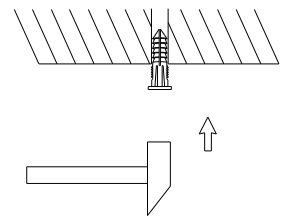

# NOVA LUCE

9530200 9530201 9530202  
9530203 9530204 9530205

1

Turn off the general switch

2

Drill holes & apply plastic anchors  
With screws

3

Apply plastic anchors

4

Apply screws

5

Connect wires

6

Apply the hanging element

7

Apply the element in place