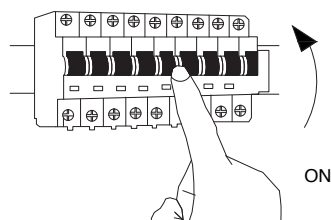

# NOVA LUCE

9530200 9530201 9530202  
9530203 9530204 9530205

1

Turn off the general switch

2

Drill holes & apply plastic anchors  
With screws

3

Apply plastic anchors

4

Apply screws

5

Connect wires

6

Apply the hanging element

7

Apply the element in place

8

Turn on the general switch