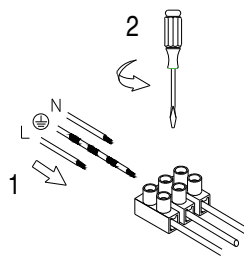

# NOVA LUCE

9530200 9530201 9530202  
9530203 9530204 9530205

1

Turn off the general switch

2

Drill holes & apply plastic anchors  
With screws

3

Apply plastic anchors

4

Apply screws

5

Connect wires

6

Apply the hanging element

7

Apply the element in place