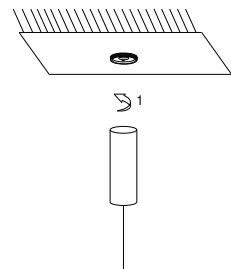

# NOVA LUCE

9530200 9530201 9530202  
9530203 9530204 9530205

1

Turn off the general switch

2

Drill holes & apply plastic anchors  
With screws

3

Apply plastic anchors

4

Apply screws

5

Connect wires

6

Apply the hanging element

7

Apply the element in place