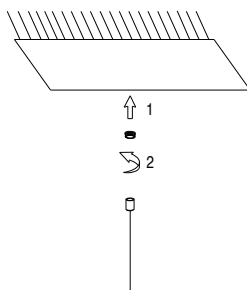

# NOVA LUCE

9530200 9530201 9530202  
9530203 9530204 9530205

1

Turn off the general switch

2

Drill holes & apply plastic anchors  
With screws

3

Apply plastic anchors

4

Apply screws

5

Connect wires

6

Apply the hanging element

7

Apply the element in place