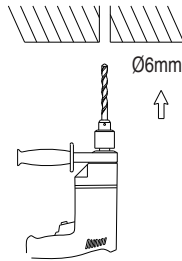

# NOVA LUCE

9530200 9530201 9530202  
9530203 9530204 9530205

1

Turn off the general switch

2

Drill holes & apply plastic anchors  
With screws

3

Apply plastic anchors

4

Apply screws

5

Connect wires

6

Apply the hanging element

7

Apply the element in place