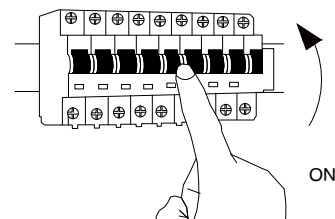

NOVA LUCE

9060207

1

Turn off the general switch

2

Untie side screws

3

Apply plastic anchors
& tie up screws

4

Connect wires
& tie up side screws

5

Tie up in place
the connecting parts of the hooks

6

Turn on the general switch