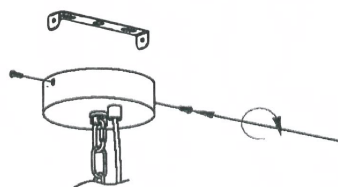

NOVA LUCE

9060207

1

Turn off the general switch

2

Untie side screws

3

Apply plastic anchors
& tie up screws

4

Connect wires
& tie up side screws

5

Tie up in place
the connecting parts of the hooks

6

Turn on the general switch