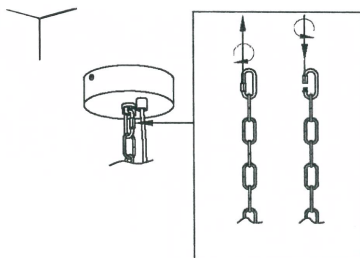

NOVA LUCE

9060207

1

Turn off the general switch

2

Untie side screws

3

Apply plastic anchors
& tie up screws

4

Connect wires
& tie up side screws

5

Tie up in place
the connecting parts of the hooks

6

Turn on the general switch