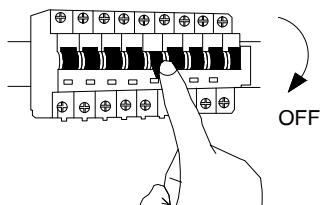

NOVA LUCE

9060207

1

Turn off the general switch

2

Untie side screws

3

Apply plastic anchors
& tie up screws

4

Connect wires
& tie up side screws

5

Tie up in place
the connecting parts of the hooks

6

Turn on the general switch