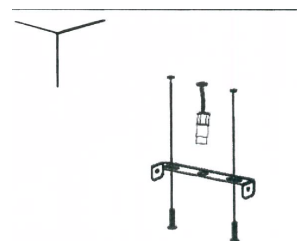

NOVA LUCE

9060207

1

Turn off the general switch

2

Untie side screws

3

Apply plastic anchors
& tie up screws

4

Connect wires
& tie up side screws

5

Tie up in place
the connecting parts of the hooks

6

Turn on the general switch