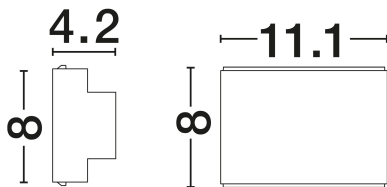

PRODUCT PHOTOGRAPH

GENERAL INFORMATION

Product Code	9695163
Collection	Indoor
Product Category	Wall
Product Family	Oti
Mounting Location	Wall
Application Environment	Indoor
Specifications	N/A

DIMENSION & WEIGHT

LxWxH (cm)	L: 11.1 W: 4.2 H: 8
Cut Out (cm)	N/A
Weight (Kgr)	0.24

MATERIAL & COLOR

Product Color	Matt Black
Body Material	Aluminium

TECHNICAL DRAWING

APPLICATION & MOUNTING

Ambient Working Temp.	Max 45°C
Type of Protection	IP20
Dimmable	No
Type of Dimming	N/A
Mounting type	Surface
Mounting Depth (cm)	N/A
Led Module Replaceable	No
Light Source	LED