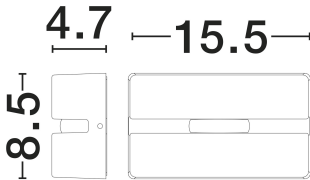

DIMENSION & WEIGHT

LxWxH (cm)	L:15.5 W:4.7 H:8.5 cm
Cut out (cm)	N/A
Weight (Kgr)	0.567

TECHNICAL DRAWING

MATERIAL & COLOR

Product Color	Sandy White
Body Material	Aluminium & Pmma

APPLICATION & MOUNTING

Ambient Working Temp.	Max 45 oC
Type of Protection	IP65
Dimmable	No
Type of Dimming	N/A
Mounting type	Surface
Mounting Depth (cm)	N/A
Led Module Replaceable	No
Light Source	LED

Power (Nominal)	4w
Input voltage (Nominal)	220-240Vac
Mains Frequency	50/60Hz

PHOTOMETRICAL DATA

Luminous Flux	60lm
Color Temperature	3000K
Light Color (Designation)	Warm White

WARRANTY

Warranty	3 Years
----------	----------------