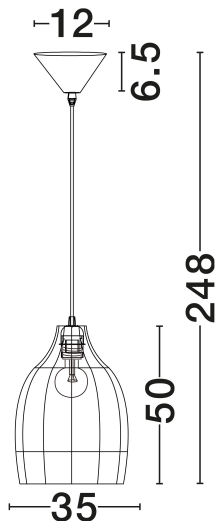

NOVA LUCE

PRODUCT DATASHEET

Version: 001

PRODUCT PHOTOGRAPH

TECHNICAL DRAWING

GENERAL INFORMATION

Product Code	9586653
Collection	Indoor
Product Category	Suspension
Product Family	Solita
Mounting Location	Ceiling
Application Environment	Indoor
Specifications	N/A

DIMENSION & WEIGHT

LxWxH (cm)	D: 35 H: 248
Cut Out (cm)	N/A
Weight (Kgr)	1.16

MATERIAL & COLOR

Product Color	Brown & Sandy Black
Body Material	Rattan & Steel

APPLICATION & MOUNTING

Ambient Working Temp.	Max 45°C
Type of Protection	IP20
Dimmable	Yes
Type of Dimming	N/A
Mounting type	Surface
Mounting Depth (cm)	N/A
Led Module Replaceable	Yes
Light Source	E27

Power (Nominal)	1x12W
Input voltage (Nominal)	100-240V
Mains Frequency	50/60Hz

PHOTOMETRICAL DATA

Luminous Flux	N/A
Color Temperature	N/A
Light Color (Designation)	N/A

WARRANTY

Warranty	3 Years
----------	----------------