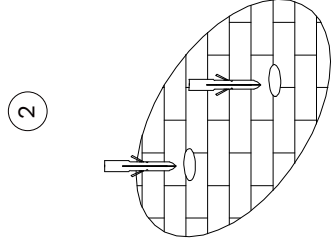

NOVA LUCE

9203115

Turn off the general switch

Drill holes & apply plastic anchors
With screws

Apply screws

Waterproof junction box

Connect wires

Turn on the general switch