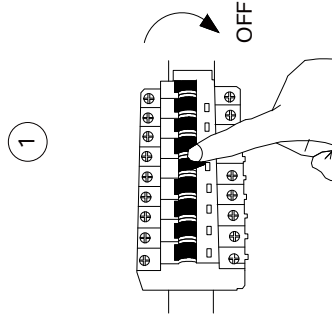

NOVA LUCE

9203115

Turn off the general switch

Drill holes & apply plastic anchors
With screws

Apply screws

Waterproof junction box

Connect wires

Turn on the general switch