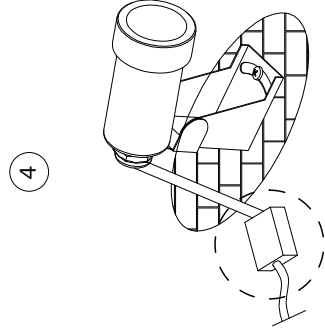

NOVA LUCE

9203115

Turn off the general switch

Drill holes & apply plastic anchors
With screws

Apply screws

Waterproof junction box

Connect wires

Turn on the general switch