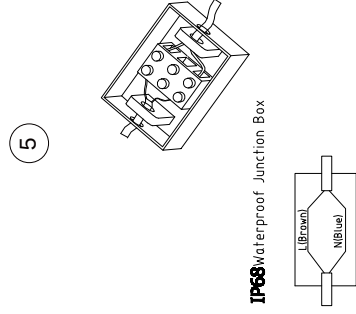

NOVA LUCE

9203115

Turn off the general switch

Drill holes & apply plastic anchors
With screws

Apply screws

Waterproof junction box

Connect wires

Turn on the general switch