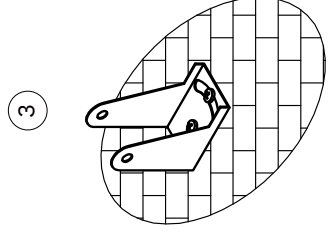

NOVA LUCE

9203115

Turn off the general switch

Drill holes & apply plastic anchors
With screws

Apply screws

Waterproof junction box

Connect wires

Turn on the general switch