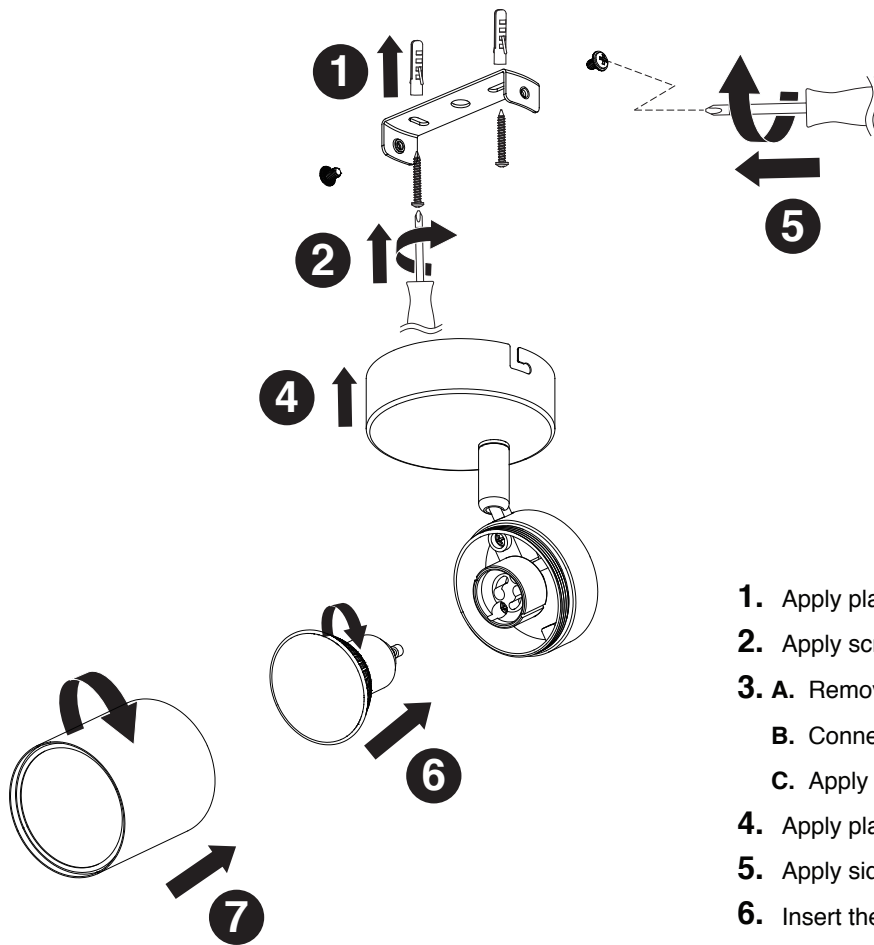

Turn off the general switch

1. Apply plastic anchors
2. Apply screws
3. A. Remove the lid
B. Connect wires
C. Apply the lid by tiding up the screws
4. Apply plastic anchors
5. Apply side screws
6. Insert the light
7. Apply the lid by tiding it up

NOVA LUCE

9011313

1. Apply plastic anchors
2. Apply screws
3. A. Remove the lid
B. Connect wires
C. Apply the lid by tiding up the screws
4. Apply plastic anchors
5. Apply side screws
6. Insert the light
7. Apply the lid by tiding it up

Turn on the general switch