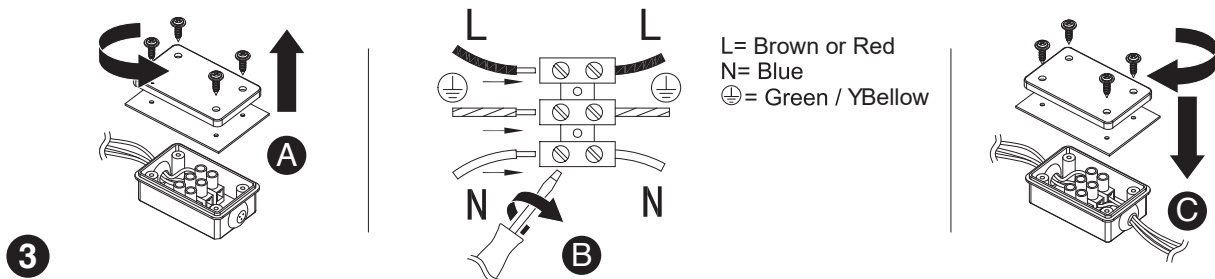

Turn off the general switch

1. Apply plastic anchors
2. Apply screws
3. A. Remove the lid
B. Connect wires
C. Apply the lid by tiding up the screws
4. Apply plastic anchors
5. Apply side screws
6. Insert the light
7. Apply the lid by tiding it up

NOVA LUCE

9011313

1. Apply plastic anchors
2. Apply screws
3. A. Remove the lid
B. Connect wires
C. Apply the lid by tiding up the screws
4. Apply plastic anchors
5. Apply side screws
6. Insert the light
7. Apply the lid by tiding it up