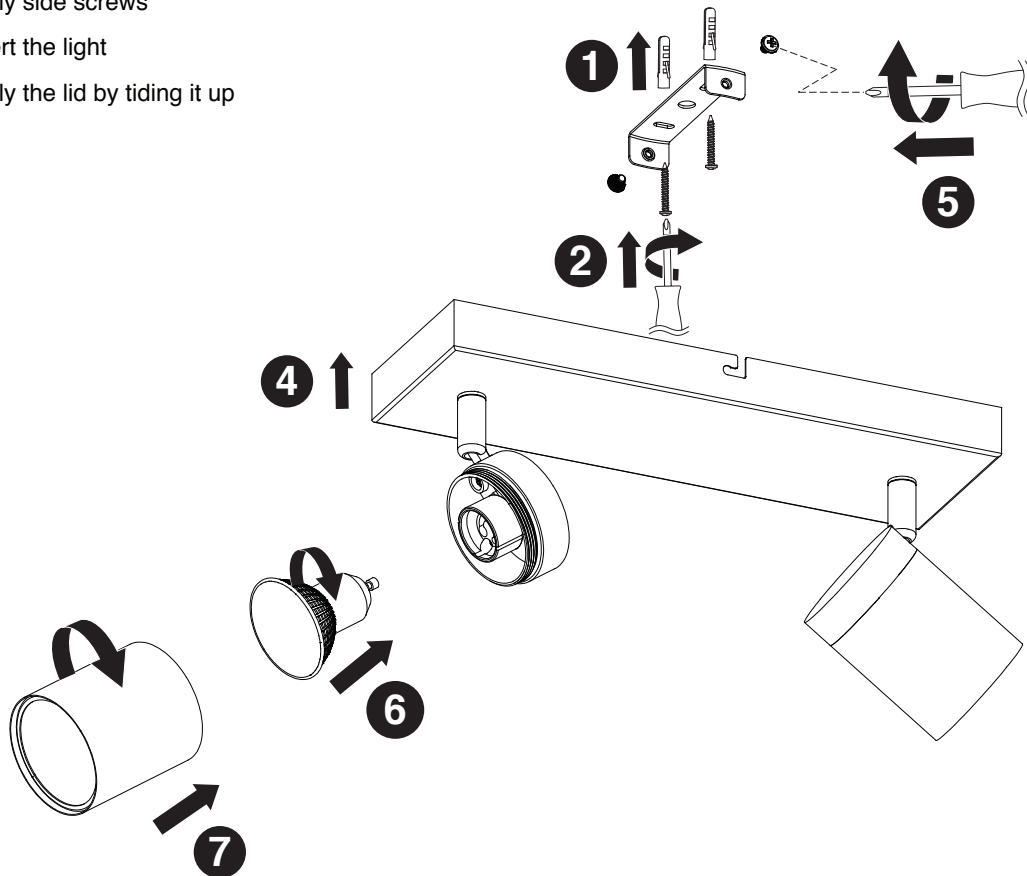

Turn off the general switch

1. Apply plastic anchors
2. Apply screws
3. A. Remove the lid
B. Connect wires
C. Apply the lid by tiding up the screws
4. Apply plastic anchors
5. Apply side screws
6. Insert the light
7. Apply the lid by tiding it up

NOVA LUCE

9011313

1. Apply plastic anchors
2. Apply screws
3. A. Remove the lid
B. Connect wires
C. Apply the lid by tiding up the screws
4. Apply plastic anchors
5. Apply side screws
6. Insert the light
7. Apply the lid by tiding it up

Turn on the general switch