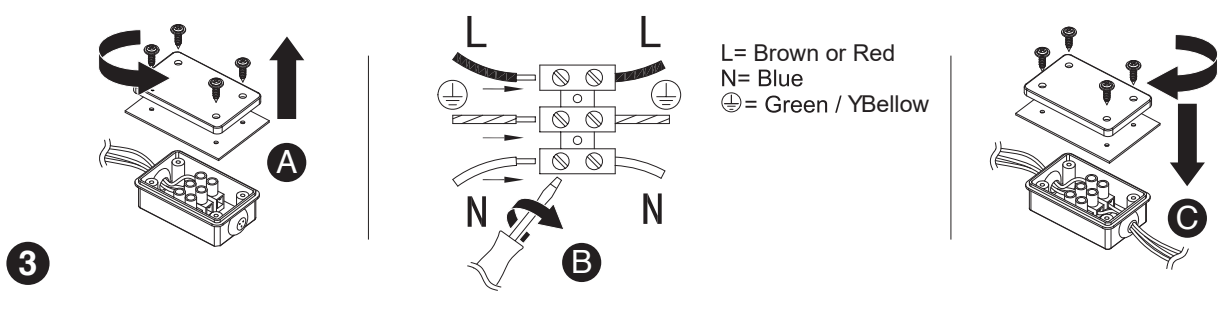

Turn off the general switch

1. Apply plastic anchors
2. Apply screws
3. A. Remove the lid
B. Connect wires
C. Apply the lid by tiding up the screws
4. Apply plastic anchors
5. Apply side screws
6. Insert the light
7. Apply the lid by tiding it up

NOVA LUCE

9011313

1. Apply plastic anchors
2. Apply screws
3. A. Remove the lid
B. Connect wires
C. Apply the lid by tiding up the screws
4. Apply plastic anchors
5. Apply side screws
6. Insert the light
7. Apply the lid by tiding it up