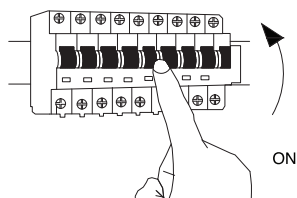

Turn off the general switch

1. Apply plastic anchors
2. Apply screws
3. A. Remove the lid
B. Connect wires
C. Apply the lid by tiding up the screws
4. Apply plastic anchors
5. Apply side screws
6. Insert the light
7. Apply the lid by tiding it up

NOVA LUCE

9011313

1. Apply plastic anchors
2. Apply screws
3. A. Remove the lid
B. Connect wires
C. Apply the lid by tiding up the screws
4. Apply plastic anchors
5. Apply side screws
6. Insert the light
7. Apply the lid by tiding it up