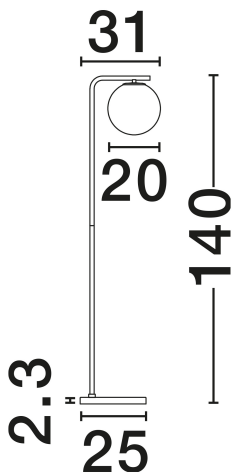

NOVA LUCE

PRODUCT DATASHEET

Version: 001

PRODUCT PHOTOGRAPH

TECHNICAL DRAWING

GENERAL INFORMATION

Product Code	9136702
Collection	Indoor
Product Category	Floor
Product Family	Alvarez
Mounting Location	Floor
Application Environment	Indoor
Specifications	N/A

DIMENSION & WEIGHT

LxWxH (cm)	L: 31 W: 25 H: 140
Cut Out (cm)	N/A
Weight (Kgr)	4.5

MATERIAL & COLOR

Product Color	Satin Gold & Black & White Opal
Body Material	Metal & Glass & Marble

APPLICATION & MOUNTING

Ambient Working Temp.	Max 45°C
Type of Protection	IP20
Dimmable	Yes
Type of Dimming	N/A
Mounting type	Surface
Mounting Depth (cm)	N/A
Led Module Replaceable	Yes
Light Source	E27

NOVA LUCE S.A

Schimatari Viotias
32009, Greece

+30 22620 58 121
+30 22620 56 743

info@novaluce.com
www.novaluce.com

NOVA LUCE

PRODUCT DATASHEET

Version: 001

ELECTRICAL DATA

Power (Nominal)	1x12W
Input voltage (Nominal)	100-240V
Mains Frequency	50/60Hz

PHOTOMETRICAL DATA