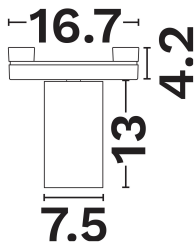

DIMENSION & WEIGHT

LxWxH (cm)	L:7.5 W:7.5 H:13 cm
Cut out (cm)	N/A
Weight (Kgr)	N/A

TECHNICAL DRAWING

MATERIAL & COLOR

Product Color	Black
Body Material	Aluminium
Cover Material	N/A

APPLICATION & MOUNTING

Ambient Working Temp.	45 C
Type of Protection	IP20
Protection Class IK	IK04
Dimmable	Yes
Type of Dimming (Optional)	Dali
Mounting type	Surface
Mounting Depth (cm)	Ceiling/Wall
Led Module Replaceable	No
Light Source	Led
Adjustable	No

NOVA LUCE

PRODUCT DATASHEET

Version: 001

ELECTRICAL DATA

Power (Nominal)	13
Input voltage (Nominal)	48Vdc
Mains Frequency	50/60Hz
Output voltage	N/A
Output Current	N/A
Power Factor	N/A
Efficiency	N/A
SVM	N/A
Pst	N/A
Class	III

PHOTOMETRICAL DATA

Luminous Flux	657
Luminous Efficacy	50.5
Color Temperature	2700-6000
Light Color (Designation)	Tunable White
CRI	>90
SDCM	<3
Beam Angle	30
UGR	<10

LIFESPAN

Lifetime	30000
----------	--------------