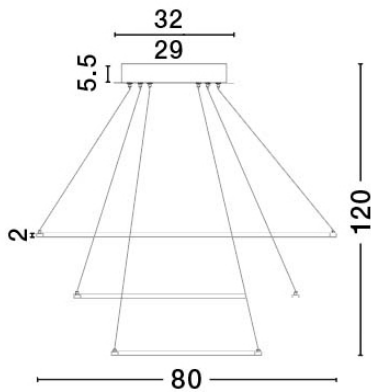

GENERAL INFORMATION

Product Code	17222001 D
Collection	Decorative
Product Category	Suspension
Product Family	Dea
Mounting Location	Ceiling
Application Environment	Indoor

DIMENSION & WEIGHT

LxWxH (cm)	D: 80 H: 120
Cut out (cm)	N/A
Weight (Kgr)	2.7

MATERIAL & COLOR

Product Color	Matt White
Body Material	Aluminium & Acrylic

APPLICATION & MOUNTING

Ambient Working Temp.	Max 45 oC
Type of Protection	IP20
Dimmable	Yes
Type of Dimming (Optional)	Triac
Mounting type	Ceiling
Mounting Depth (cm)	N/A
Led Module Replaceable	No
Light Source	LED

NOVA LUCE S.A

Schimatari Viotias
32009, Greece

+30 22620 58 121
+30 22620 56 743

info@novaluce.com
www.novaluce.com