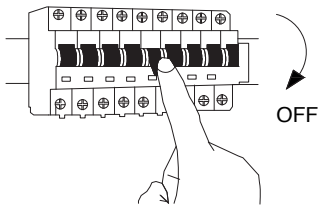

NOVA LUCE

9580636 9580637 9580638

1

Turn off the general switch

2

Drill holes

3

Map

4

Apply plastic anchors

5

Connect wires

6

Apply screws with the product & the side nuts

7

Turn on the general switch