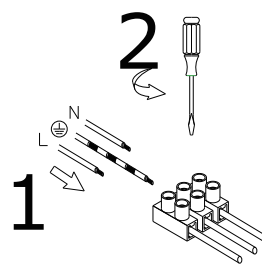

NOVA LUCE

9580636 9580637 9580638

1

Turn off the general switch

2

Drill holes

3

Map

4

Apply plastic anchors

5

Connect wires

6

Apply screws with the product & the side nuts

7

Turn on the general switch