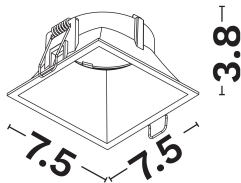

DIMENSION & WEIGHT

LxWxH (cm)	L:7.5 W:7.5 H:3.8
Cut out (cm)	7*7
Weight (Kgr)	N/A

TECHNICAL DRAWING

MATERIAL & COLOR

Product Color	White
Body Material	Aluminium
Cover Material	N/A

APPLICATION & MOUNTING

Ambient Working Temp.	45 C
Type of Protection	IP20
Protection Class IK	IK05
Dimmable	N/A
Type of Dimming (Optional)	N/A
Mounting type	Recessed
Mounting Depth (cm)	Ceiling
Led Module Replaceable	Yes
Light Source	Led
Adjustable	No