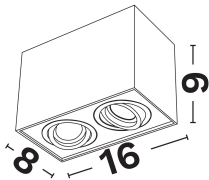

TECHNICAL DRAWING

COMPATIBLE WITH

— On/Off Driver: N/A

— Triac Driver: N/A

— Dali Driver: N/A

GENERAL INFORMATION

Product Code	998091
Product Category	Ceiling-Gu10
Product Family	Rende
Mounting Location	Ceiling
Application Environment	Indoor

DIMENSION & WEIGHT

LxWxH (cm)	L: 16 W: 8 H: 9 cm
Cut out (cm)	N/A
Weight (Kgr)	N/A

MATERIAL & COLOR

Product Color	White
Body Material	Aluminium
Cover Material	N/A

APPLICATION & MOUNTING

Ambient Working Temp.	45 C
Type of Protection	IP20
Protection Class IK	IK03
Dimmable	N/A
Type of Dimming (Optional)	N/A
Mounting type	Surface
Mounting Depth (cm)	Ceiling
Led Module Replaceable	Yes
Light Source	Led Gu10 / Mr16
Adjustable	No

NOVA LUCE S.A

Schimatari Viotias
32009, Greece

+30 22620 58 121
+30 22620 56 743

info@novaluce.com
www.novaluce.com