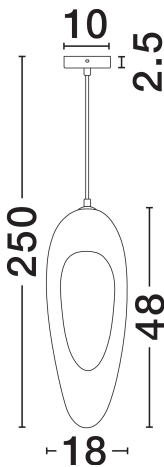

NOVA LUCE

PRODUCT DATASHEET

Version: 001

PRODUCT PHOTOGRAPH

TECHNICAL DRAWING

GENERAL INFORMATION

Product Code	9002687
Collection	Indoor
Product Category	Suspension
Product Family	Tempus
Mounting Location	Wall
Application Environment	Indoor
Specifications	N/A

DIMENSION & WEIGHT

LxWxH (cm)	L: 18 W: 48 H: 250
Cut Out (cm)	N/A
Weight (Kgr)	1.1

MATERIAL & COLOR

Product Color	Stone Gray
Body Material	Polyurethane & Resin

APPLICATION & MOUNTING

Ambient Working Temp.	Max 45°C
Type of Protection	IP20
Dimmable	N/A
Type of Dimming	N/A
Mounting type	Surface
Mounting Depth (cm)	N/A
Led Module Replaceable	Yes
Light Source	G9

Power (Nominal)	1x5W
Input voltage (Nominal)	220-240V
Mains Frequency	50/60Hz

PHOTOMETRICAL DATA

Luminous Flux	N/A
Color Temperature	N/A
Light Color (Designation)	N/A

WARRANTY

Warranty	3 Years
----------	----------------