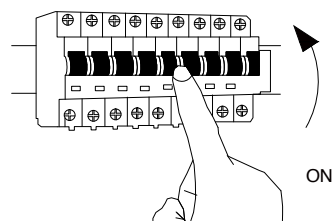

NOVA LUCE

9492670

1

Turn off the general switch

2

Dismantle the product

3

Drill holes apply screws with Plastic anchors & connect the wires

4

Apply the side screws

5

Turn on the general switch