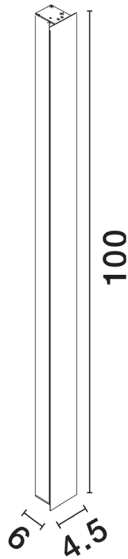

## PRODUCT PHOTOGRAPH

## TECHNICAL DRAWING

## DIMENSION & WEIGHT

LxWxH (cm)	L: 100 W: 6 H: 4,5
Cut out (cm)	N/A
Weight (Kgr)	1.3