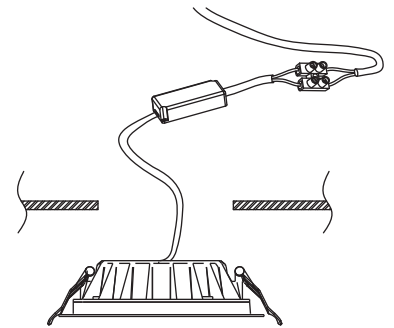

NOVA LUCE

9248065

1

Turn off the general switch

2

Create a CutOut

3

Connect wires

4

Fix the luminaire to the ceiling

5

Turn on the general switch

6

Turn on the light