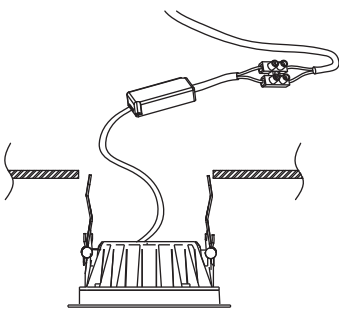

NOVA LUCE

9248065

1

Turn off the general switch

2

Create a CutOut

3

Connect wires

4

Fix the luminaire to the ceiling

5

Turn on the general switch

6

Turn on the light