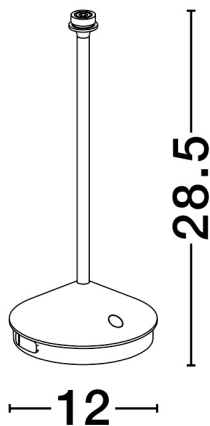

NOVA LUCE

PRODUCT DATASHEET

Version: 001

PRODUCT PHOTOGRAPH

TECHNICAL DRAWING

GENERAL INFORMATION

Product Code	9030618
Collection	Outdoor
Product Category	Table
Product Family	Lumo
Mounting Location	N/A
Application Environment	Outdoor
Specifications	

DIMENSION & WEIGHT

LxWxH (cm)	D: 12 H: 28,5
Cut out (cm)	N/A
Weight (Kgr)	0.33

MATERIAL & COLOR

Product Color	White
Body Material	Aluminium & Pc

APPLICATION & MOUNTING

Ambient Working Temp.	Max 45 oC
Type of Protection	IP54
Dimmable	Yes
Type of Dimming (Optional)	Touch dimming
Mounting type	Surface
Mounting Depth (cm)	N/A
Led Module Replaceable	No
Light Source	LED

Power (Nominal)	2 W
Input voltage (Nominal)	220-240Vac
Mains Frequency	50/60Hz

PHOTOMETRICAL DATA

Luminous Flux	120 lm
Color Temperature	3000 K
Light Color (Designation)	Warm White

WARRANTY

Warranty	3 Years
----------	----------------