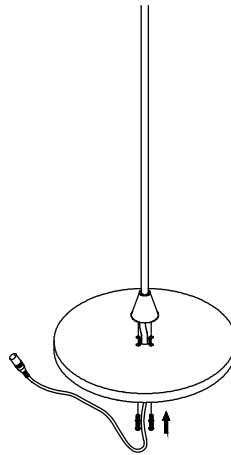

NOVA LUCE

9580924

1

Place the base in to place

2

Apply screws to make it stable

3

Apply side screws to fix Wires on place

4

Connect wires & plug it in

5

Adjust the lamp into
The desirable angle