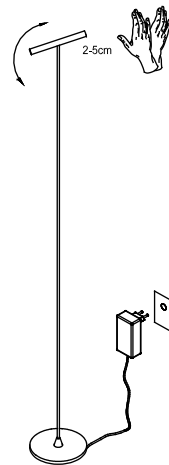

NOVA LUCE

9580924

1

Place the base in to place

2

Apply screws to make it stable

3

Apply side screws to fix Wires on place

4

Connect wires & plug it in

5

Adjust the lamp into
The desirable angle