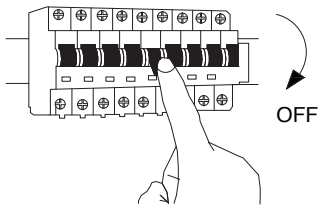

# NOVA LUCE

9174511 9174512  
9174514

1

Turn off the general switch

2

Drill holes & apply plastic anchors  
With screws

3

Connect the wires

4

Apply the side screws

5

Apply the bulb

6

Turn on the general switch