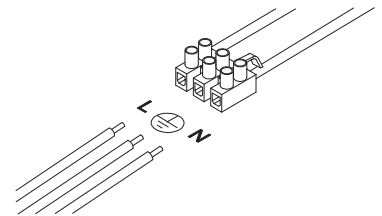

# NOVA LUCE

9174511 9174512  
9174514

1

Turn off the general switch

2

Drill holes & apply plastic anchors  
With screws

3

Connect the wires

4

Apply the side screws

5

Apply the bulb

6

Turn on the general switch