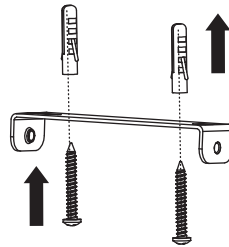

# NOVA LUCE

9174511 9174512  
9174514

1

Turn off the general switch

2

Drill holes & apply plastic anchors  
With screws

3

Connect the wires

4

Apply the side screws

5

Apply the bulb

6

Turn on the general switch