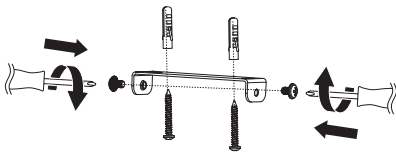

# NOVA LUCE

9174511 9174512  
9174514

1

Turn off the general switch

2

Drill holes & apply plastic anchors  
With screws

3

Connect the wires

4

Apply the side screws

5

Apply the bulb

6

Turn on the general switch