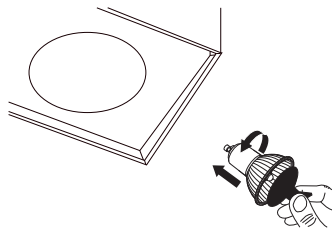

# NOVA LUCE

9174511 9174512  
9174514

1

Turn off the general switch

2

Drill holes & apply plastic anchors  
With screws

3

Connect the wires

4

Apply the side screws

5

Apply the bulb

6

Turn on the general switch