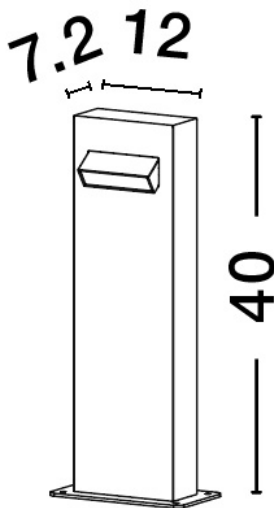

TECHNICAL DRAWING

APPLICATION & MOUNTING

Ambient Working Temp.	Max 40 oC
Type of Protection	IP65
Dimmable	No
Type of Dimming (Optional)	N/A
Mounting type	Surface
Mounting Depth (cm)	N/A
Led Module Replaceable	No
Light Source	LED

NOVA LUCE S.A

Schimatari Viotias
32009, Greece

+30 22620 58 121
+30 22620 56 743

info@novaluce.com
www.novaluce.com