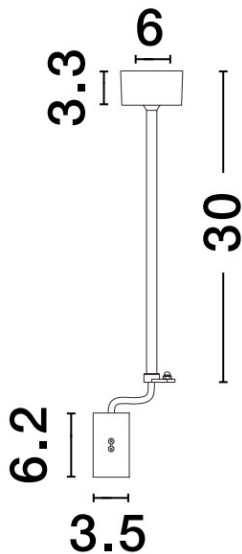

NOVA LUCE

PRODUCT DATASHEET

Version: 001

PRODUCT PHOTOGRAPH

TECHNICAL DRAWING

COMPATIBLE WITH

— On/Off Driver: N/A

— Triac Driver: N/A

— Dali Driver: N/A

GENERAL INFORMATION

Product Code	9540170
Product Category	Linear
Product Family	Linear Lighting Profiles
Mounting Location	Ceiling
Application Environment	Indoor

DIMENSION & WEIGHT

LxWxH (cm)	D: 6 H: 30
Cut out (cm)	0
Weight (Kgr)	0.1333