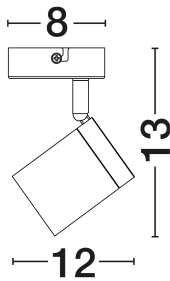

TECHNICAL DRAWING

APPLICATION & MOUNTING

Ambient Working Temp.	Max 45°C
Type of Protection	IP44
Dimmable	Yes
Type of Dimming	N/A
Mounting type	Surface
Mounting Depth (cm)	N/A
Led Module Replaceable	Yes
Light Source	GU10

NOVA LUCE S.A

Schimatari Viotias
32009, Greece

+30 22620 58 121
+30 22620 56 743

info@novaluce.com
www.novaluce.com