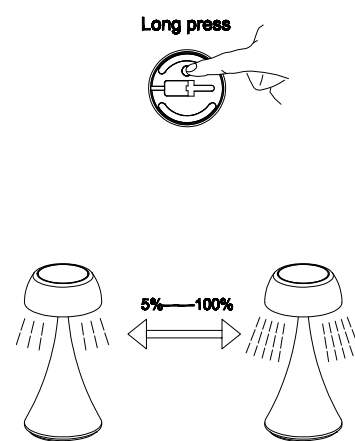

Secondly, to ON/OFF the lamp, Please touch the switch on the top

③