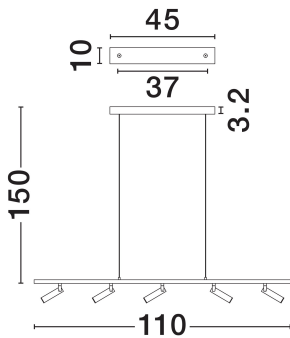

GENERAL INFORMATION

Product Code	9540273
Collection	Indoor
Product Category	Suspension
Product Family	Mano
Mounting Location	Wall
Application Environment	Indoor
Specifications	N/A

DIMENSION & WEIGHT

LxWxH (cm)	L: 110 W: 10 H: 150
Cut Out (cm)	N/A
Weight (Kgr)	1.8

MATERIAL & COLOR

Product Color	Sandy Black
Body Material	Aluminium

APPLICATION & MOUNTING

Ambient Working Temp.	Max 45°C
Type of Protection	IP20
Dimmable	No
Type of Dimming	N/A
Mounting type	Surface
Mounting Depth (cm)	N/A
Led Module Replaceable	No
Light Source	LED

NOVA LUCE S.A

Schimatari Viotias
32009, Greece

+30 22620 58 121
+30 22620 56 743

info@novaluce.com
www.novaluce.com