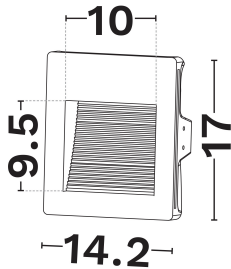

DIMENSION & WEIGHT

LxWxH (cm)	14.2 W: 4.5 H: 17 cm
Cut out (cm)	14,5 X 17,3
Weight (Kgr)	1,06

TECHNICAL DRAWING

MATERIAL & COLOR

Product Color	White
Body Material	Gypsum
Cover Material	N/A

APPLICATION & MOUNTING