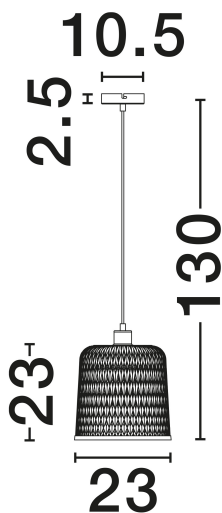

NOVA LUCE

PRODUCT DATASHEET

Version: 001

PRODUCT PHOTOGRAPH

TECHNICAL DRAWING

GENERAL INFORMATION

Product Code	9001089
Collection	Indoor
Product Category	Suspension
Product Family	Intra
Mounting Location	Suspension
Application Environment	Indoor
Specifications	N/A

DIMENSION & WEIGHT

LxWxH (cm)	D: 23 H: 130
Cut Out (cm)	N/A
Weight (Kgr)	0.336

MATERIAL & COLOR

Product Color	Black & Natural
Body Material	Metal & Bamboo

APPLICATION & MOUNTING

Ambient Working Temp.	Max 45°C
Type of Protection	IP20
Dimmable	Yes
Type of Dimming	N/A
Mounting type	Surface
Mounting Depth (cm)	N/A
Led Module Replaceable	Yes
Light Source	E27

Power (Nominal)	1x12W
Input voltage (Nominal)	100-240V
Mains Frequency	50/60Hz

PHOTOMETRICAL DATA

Luminous Flux	N/A
Color Temperature	N/A
Light Color (Designation)	N/A

WARRANTY

Warranty	3 Years
----------	----------------